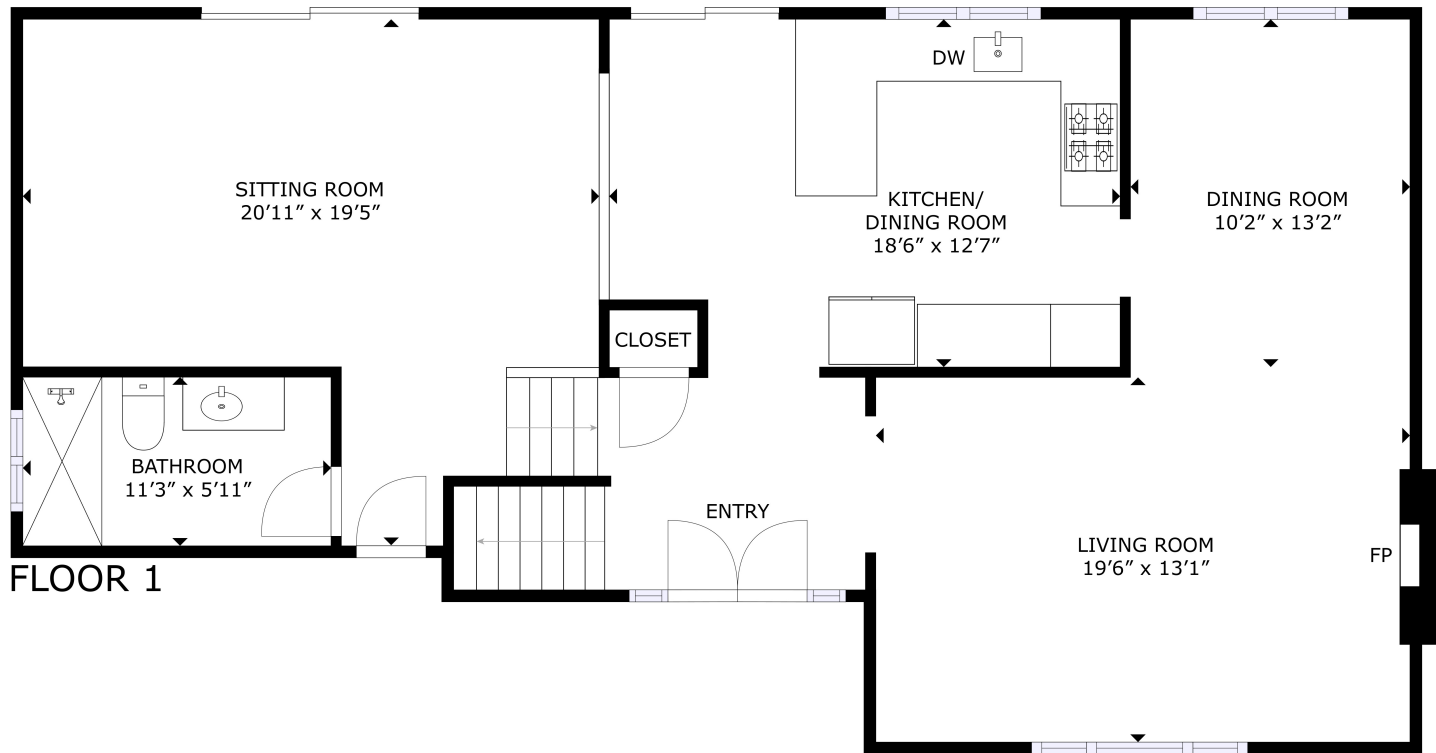

GROSS INTERNAL AREA  
 FLOOR 1: 1,132 sq. ft, FLOOR 2: 791 sq. ft  
 TOTAL: 1,923 sq. ft  
 SIZES AND DIMENSIONS ARE APPROXIMATE, ACTUAL MAY VARY.

GROSS INTERNAL AREA  
 FLOOR 1: 1,132 sq. ft, FLOOR 2: 791 sq. ft  
 TOTAL: 1,923 sq. ft  
 SIZES AND DIMENSIONS ARE APPROXIMATE, ACTUAL MAY VARY.