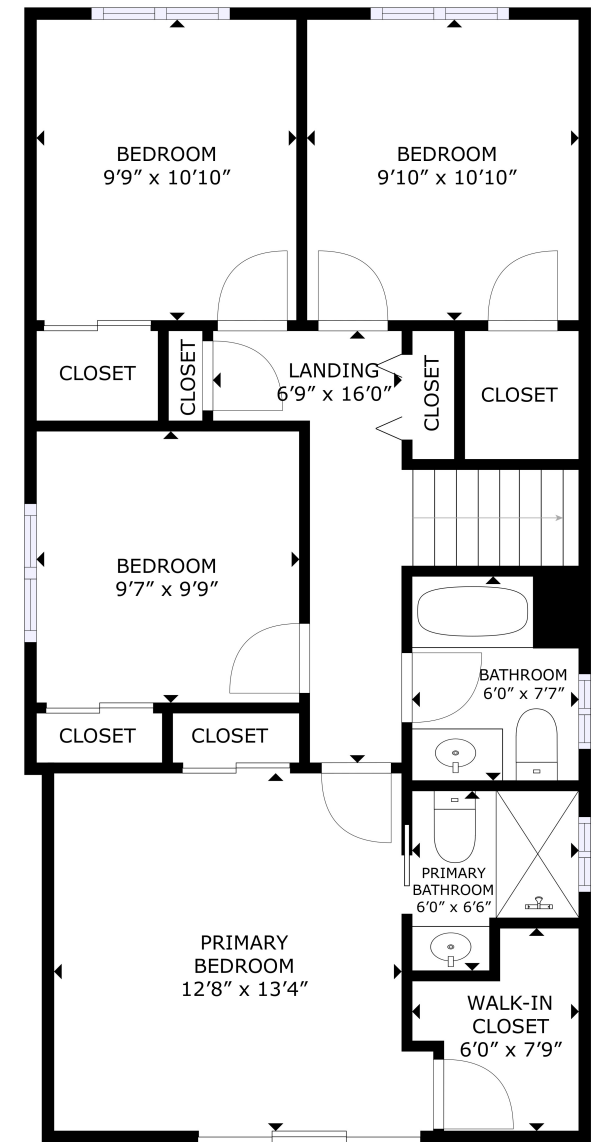

GROSS INTERNAL AREA  
 FLOOR 1: 1,132 sq. ft, FLOOR 2: 791 sq. ft  
 TOTAL: 1,923 sq. ft  
 SIZES AND DIMENSIONS ARE APPROXIMATE, ACTUAL MAY VARY.

GROSS INTERNAL AREA  
 FLOOR 1: 1,132 sq. ft, FLOOR 2: 791 sq. ft  
 TOTAL: 1,923 sq. ft  
 SIZES AND DIMENSIONS ARE APPROXIMATE, ACTUAL MAY VARY.