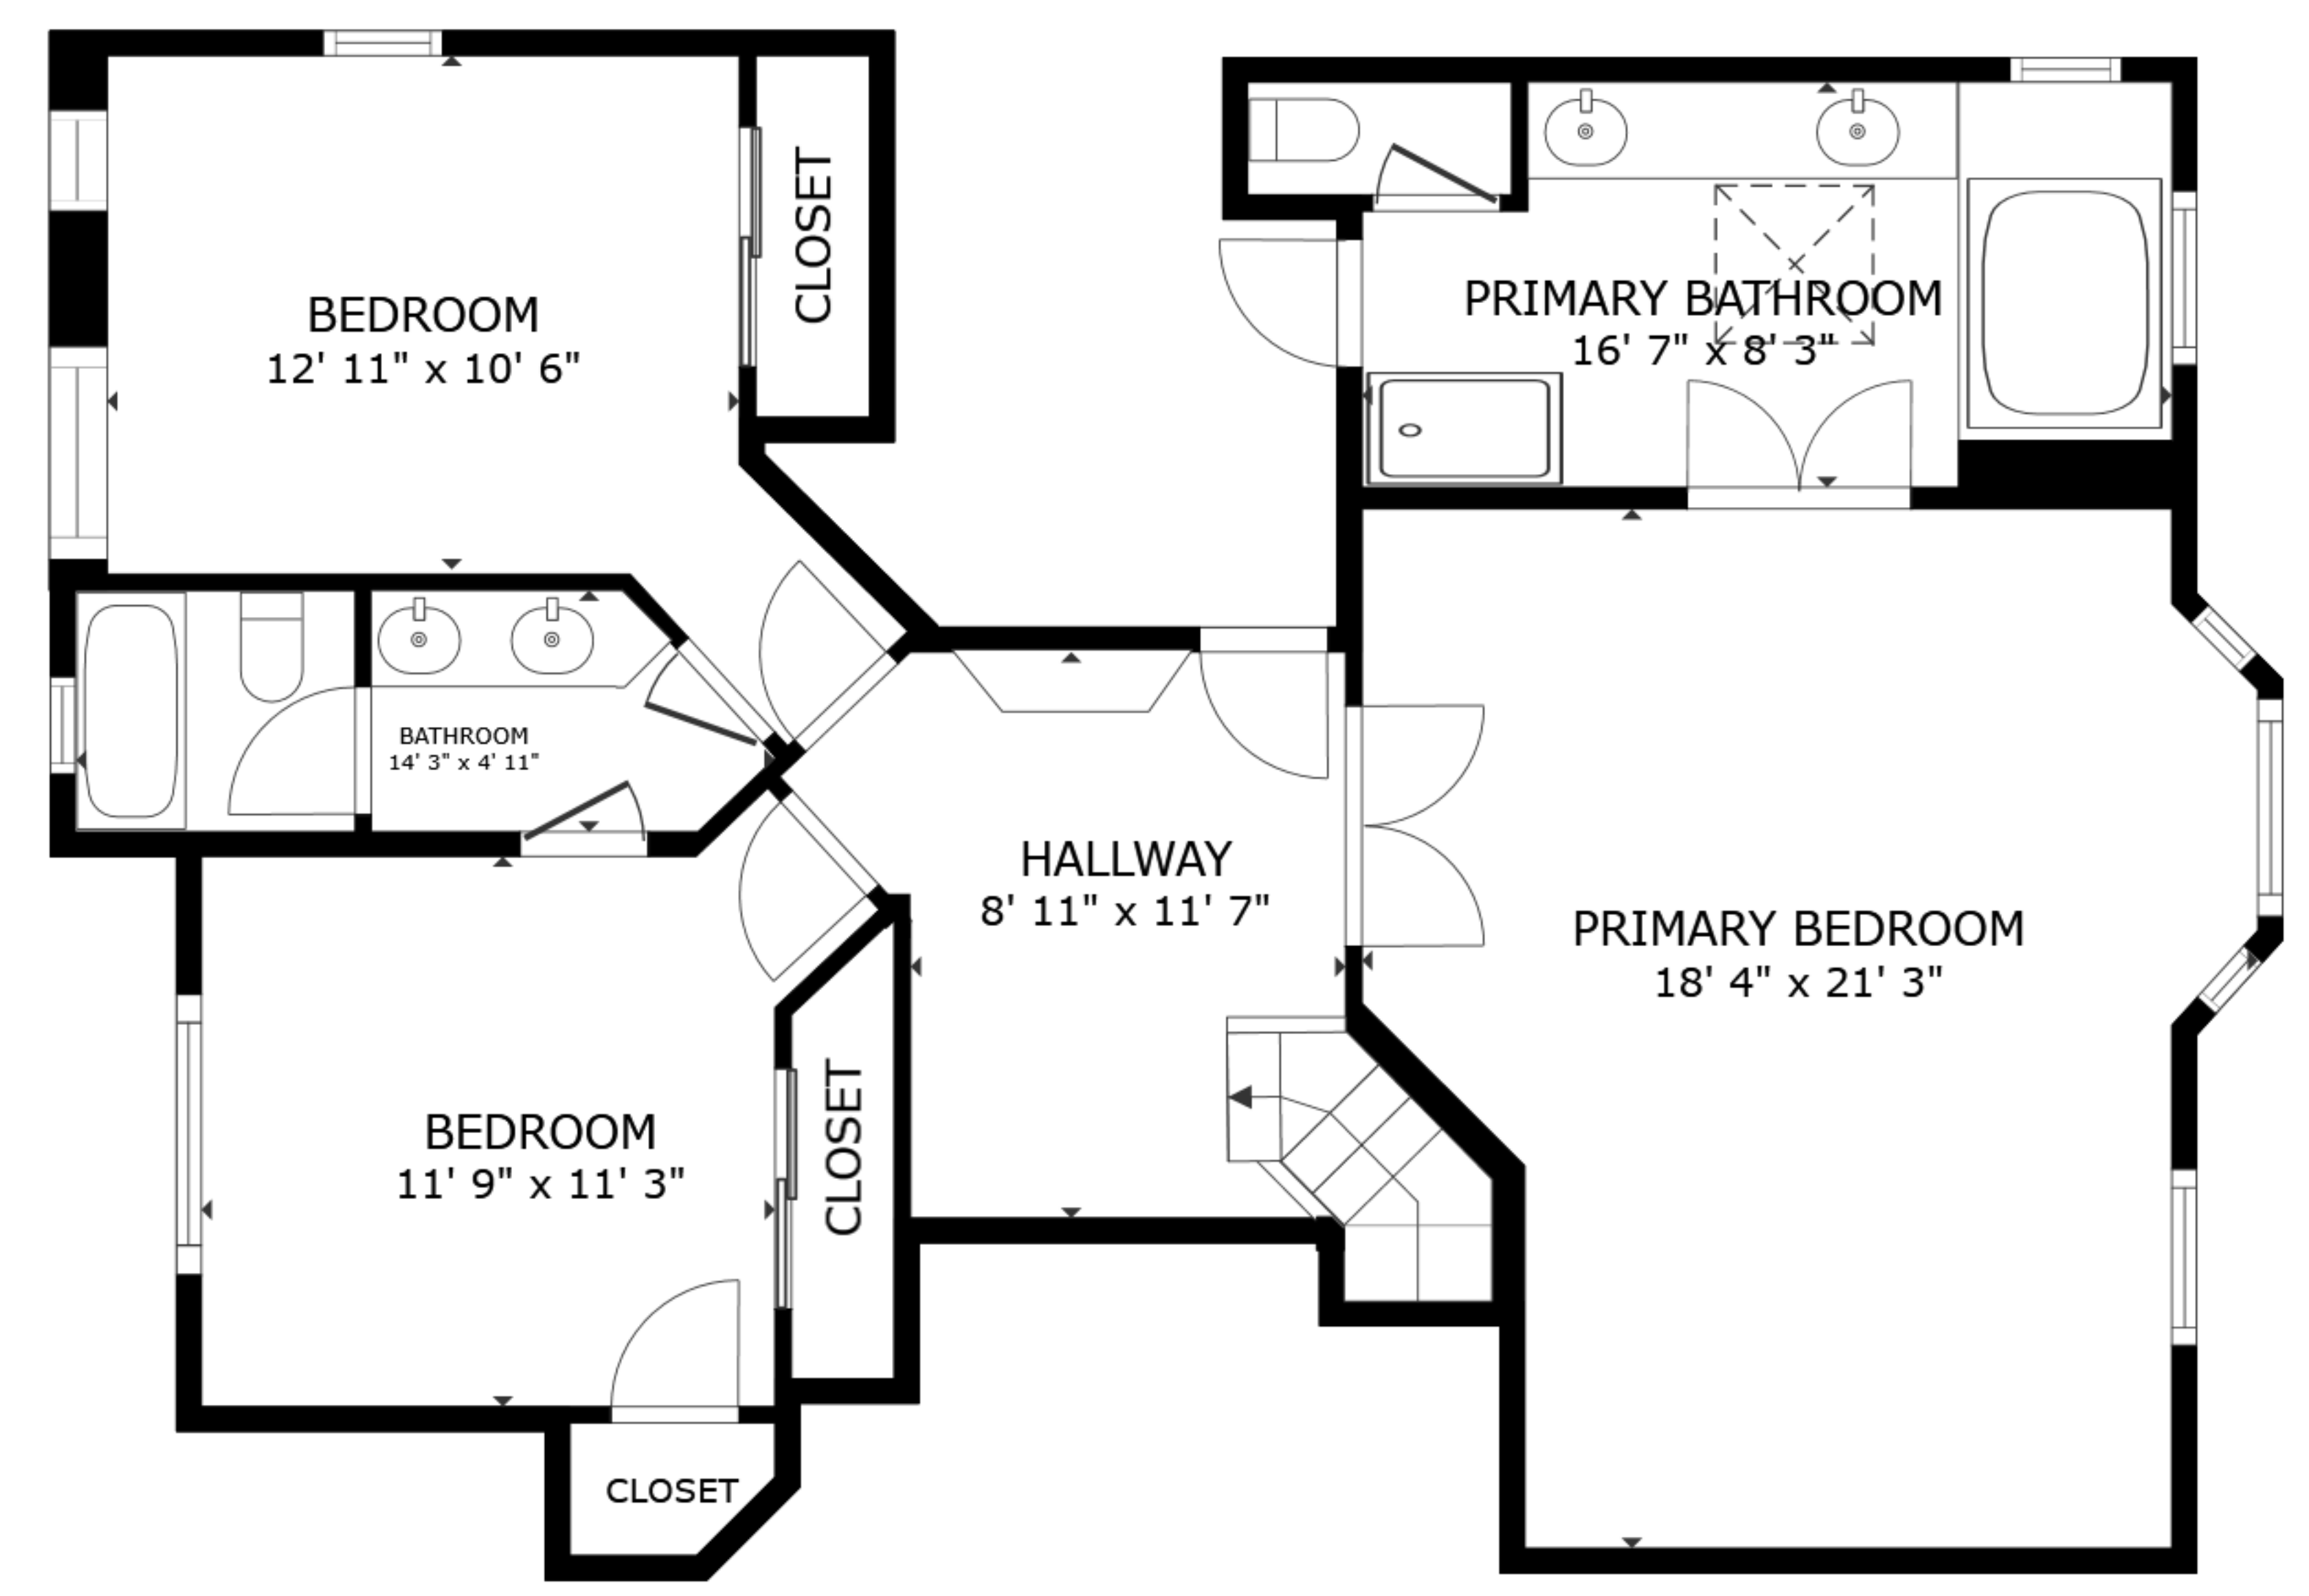

FLOOR 1

FLOOR 2

GROSS INTERNAL AREA
 FLOOR 1 1,482 sq.ft. FLOOR 2 1,032 sq.ft.
 TOTAL : 2,513 sq.ft.

SIZES AND DIMENSIONS ARE APPROXIMATE, ACTUAL MAY VARY.