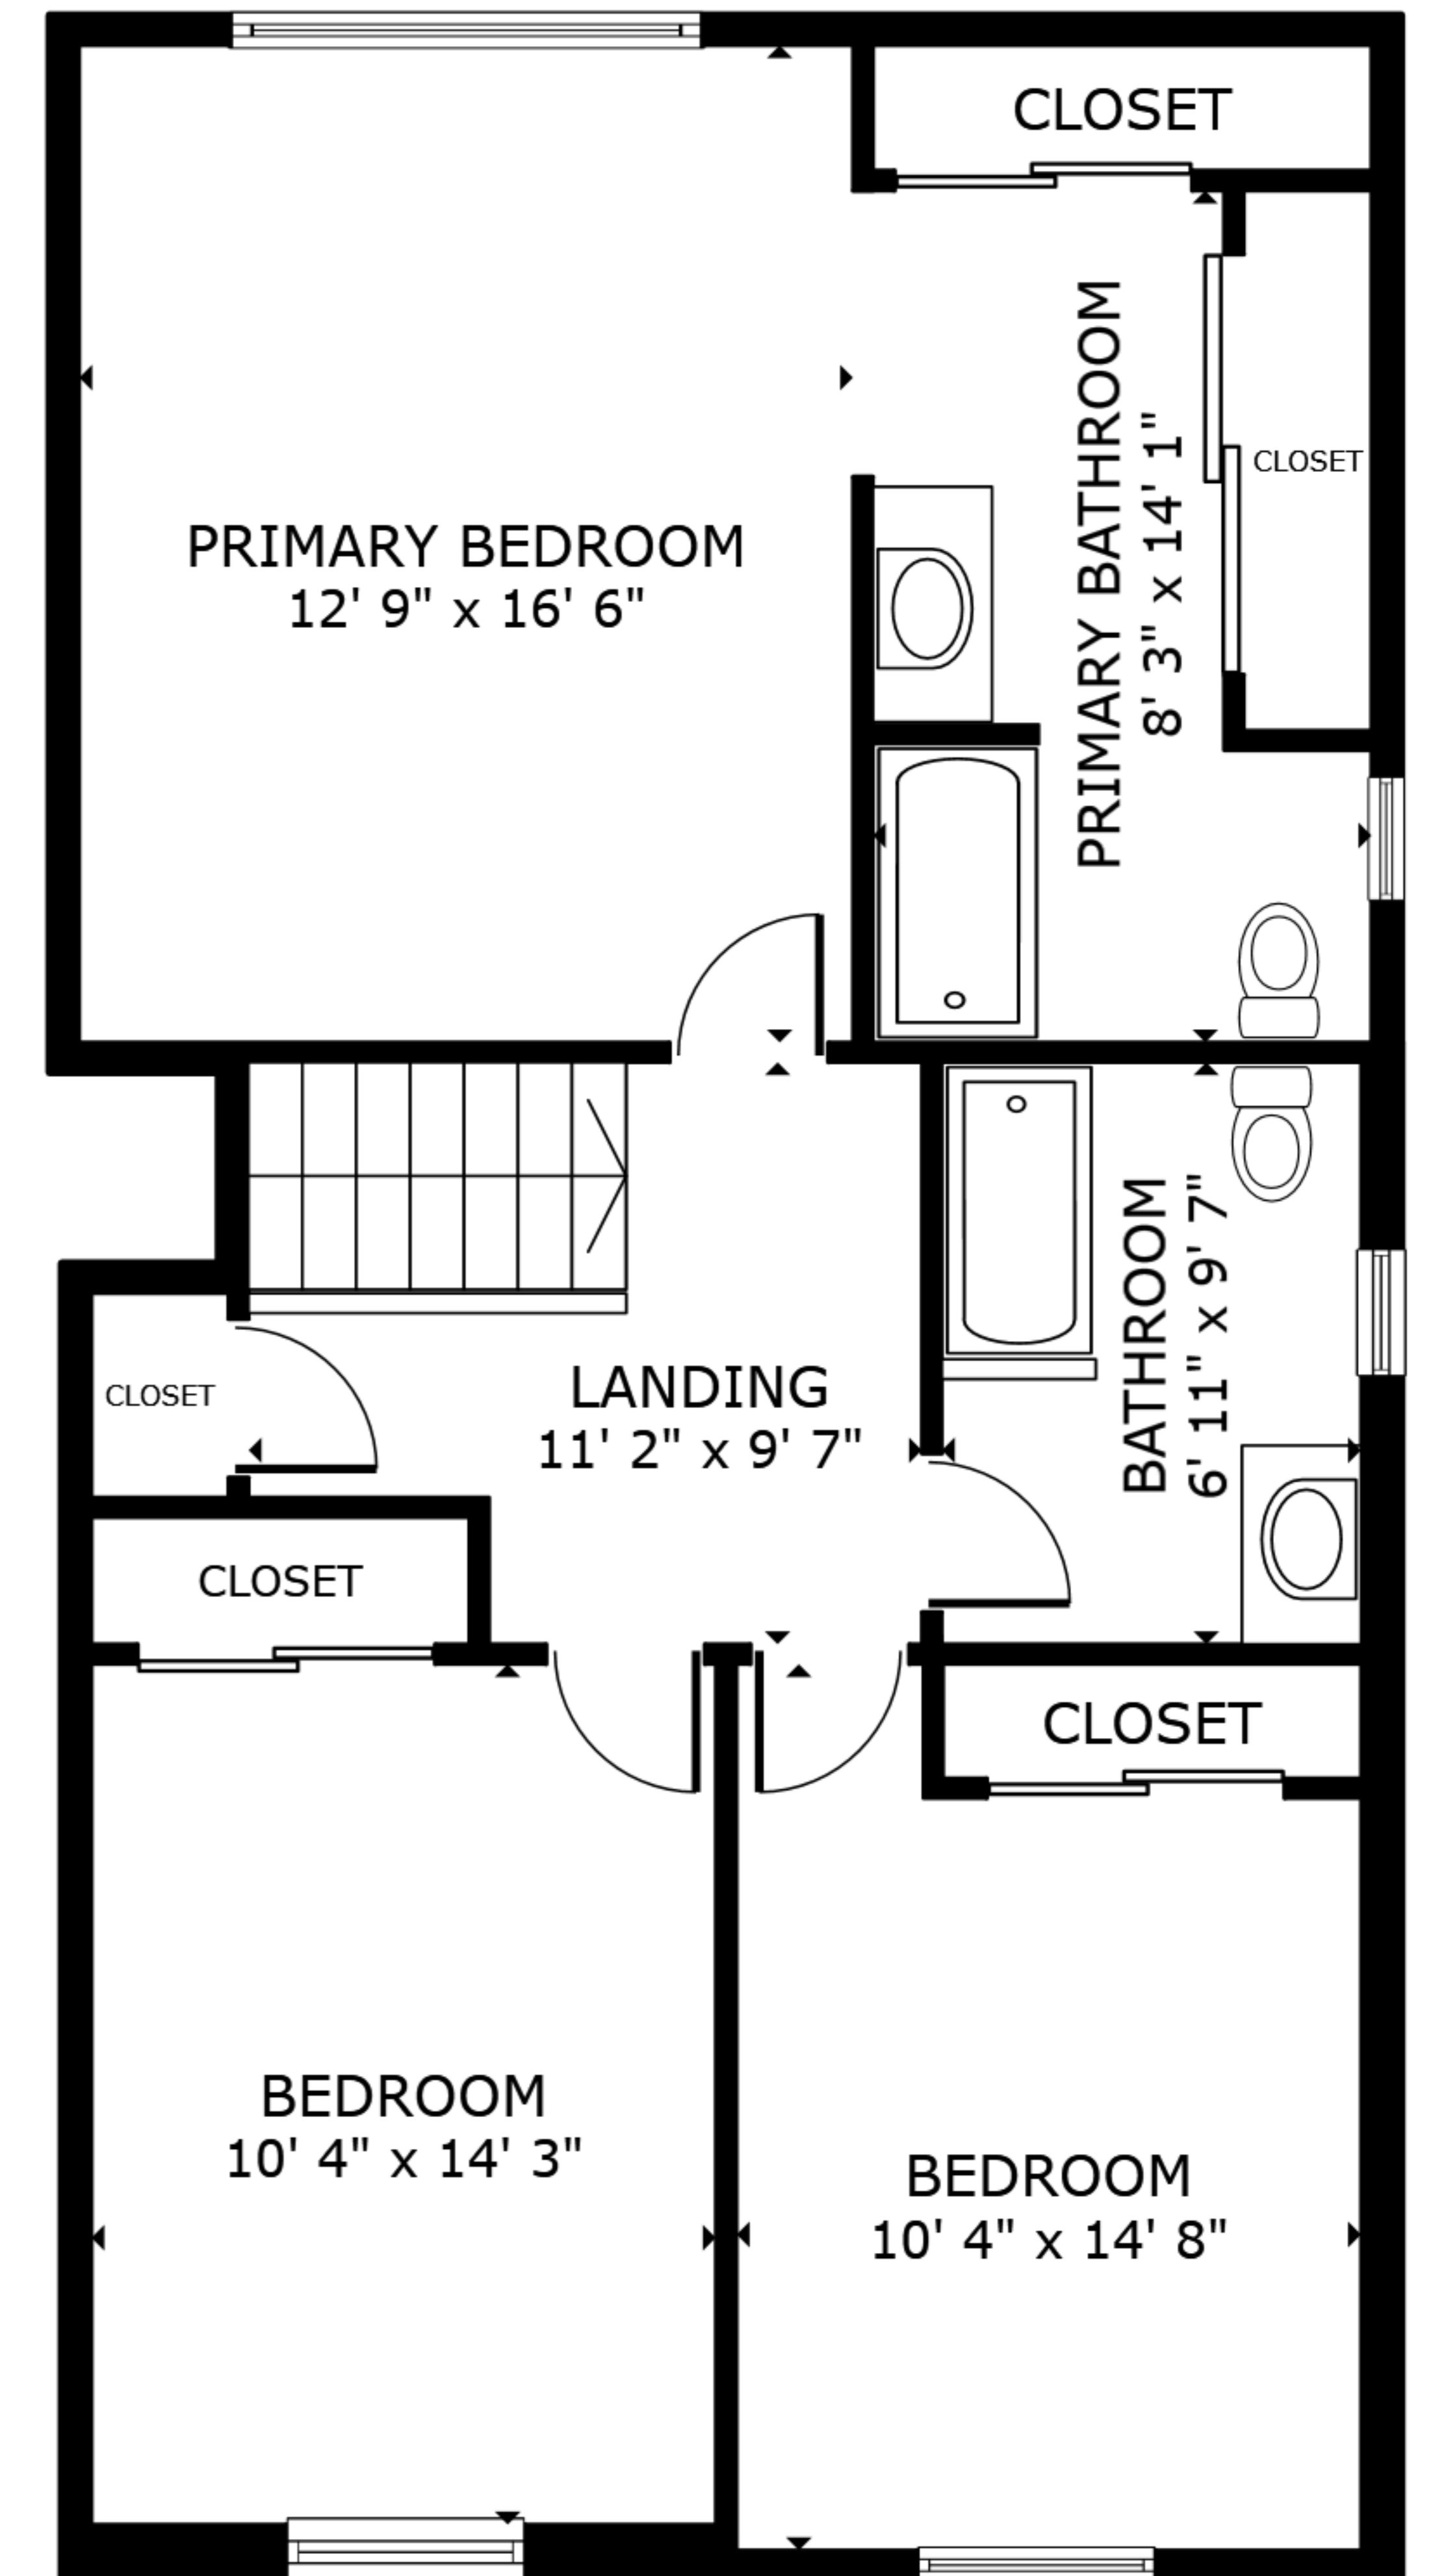

FLOOR 1

FLOOR 2

GROSS INTERNAL AREA  
 FLOOR 1 1,073 sq.ft. FLOOR 2 859 sq.ft.  
 TOTAL : 1,932 sq.ft.

SIZES AND DIMENSIONS ARE APPROXIMATE, ACTUAL MAY VARY.