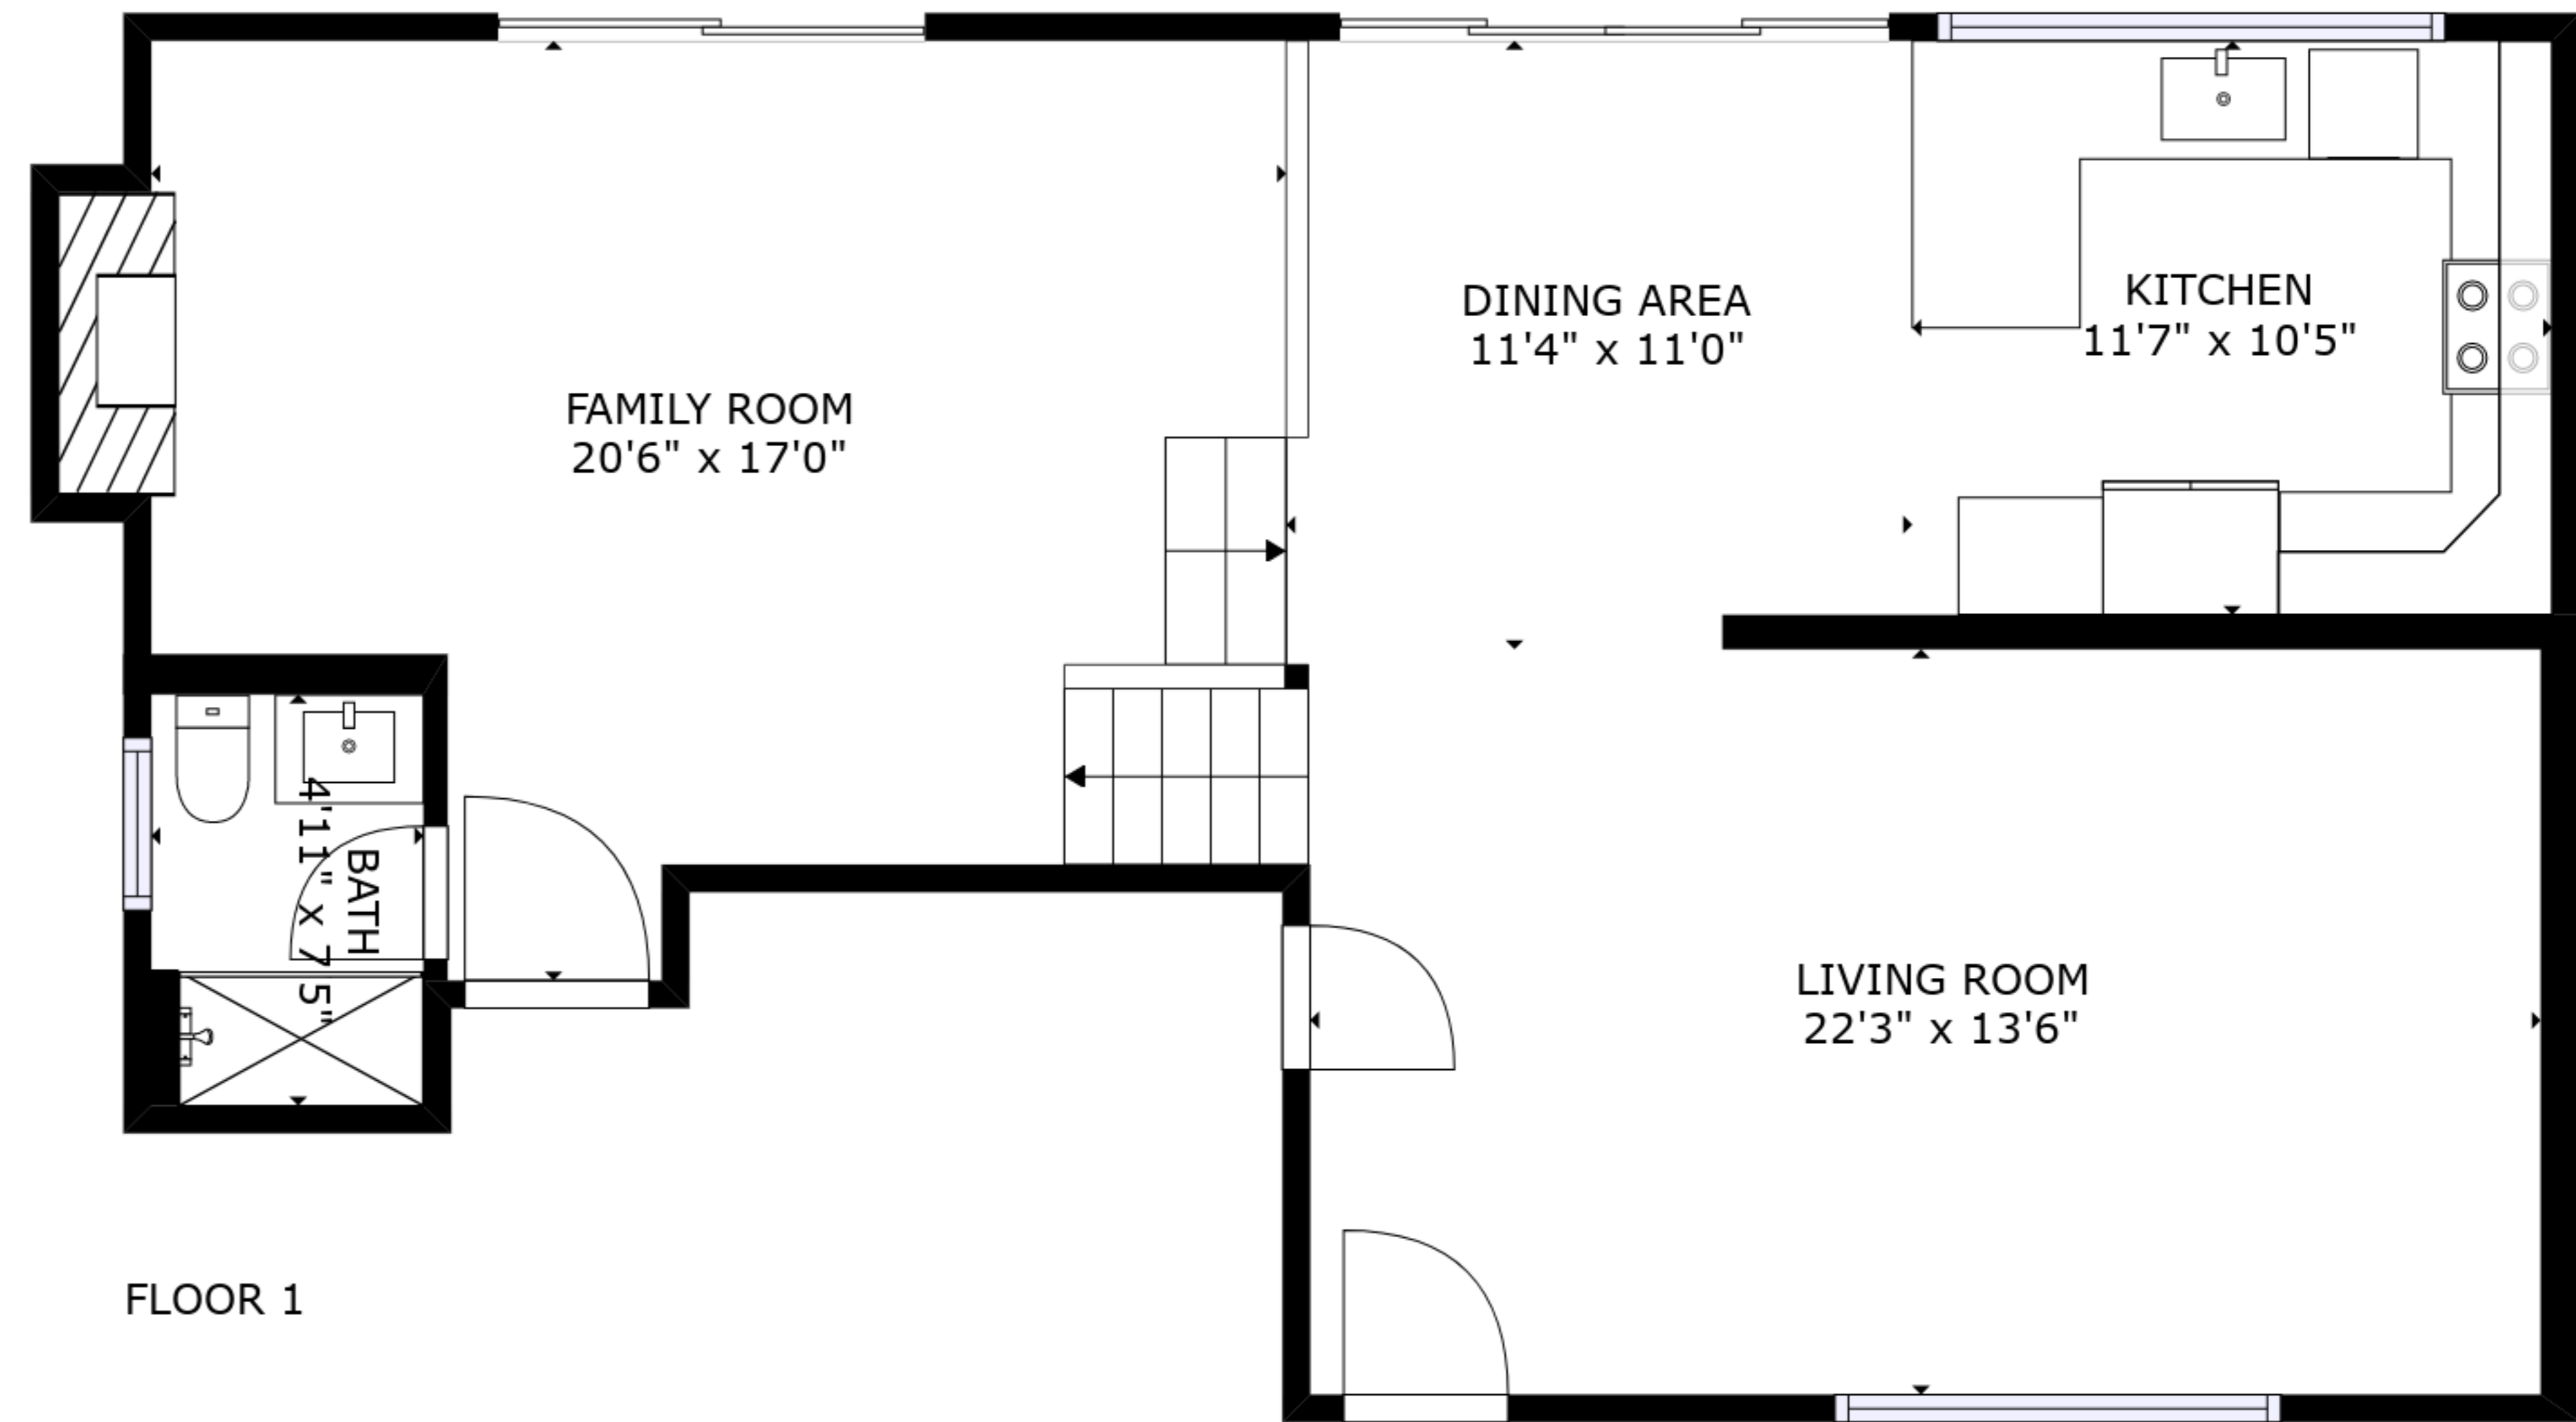

FLOOR 2

FLOOR 1

TOTAL: 2005 sq. ft
 FLOOR 1: 893 sq. ft, FLOOR 2: 1112 sq. ft
 EXCLUDED AREAS: FIREPLACE: 6 sq. ft

SIZES AND DIMENSIONS ARE APPROXIMATE, ACTUAL MAY VARY.